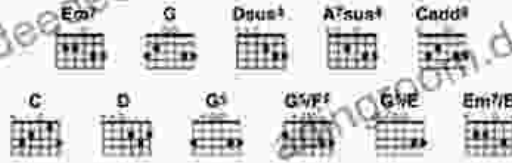

Wonderwall

Lyrics & Music by
Noel Gallagher

Capo second fret

Intro: | Em7 G | Dsus4 | A7sus4 | Em7 G | Dsus4 | A7sus4 |

Verse 1
Em7 G
Today is gonna be the day
Dsus4 A7sus4
That they're gonna throw it back to you,
Em7 G
By now you should have somehow
Dsus4 A7sus4
Realized what you gotta do.
Em7 G Dsus4 A7sus4
I don't believe that anybody feels the way I do
Cadd9 Dsus4 A7sus4
About you now.

Verse 2
Em7 G
Back beat, the word is on the street
Dsus4 A7sus4
That the fire in your heart is out,
Em7 G
I'm sure you've heard it all before,
Dsus4 A7sus4
But you never really had a doubt.
Em7 G Dsus4 A7sus4
I don't believe that anybody feels the way I do
Em7 G Dsus4 A7sus4
About you now.

© 1993 Polygram Music, Inc. All rights reserved.
All Rights Reserved. International Copyright Secured.

Chords: Am, G, C, F

Chorus: Today is gonna be the day That they're gonna throw it back to you
By now you should've somehow Realized what you gotta do I don't believe
that anybody Feels the way I do about you now

2. Sweet Home Alabama - Lynyrd Skynyrd